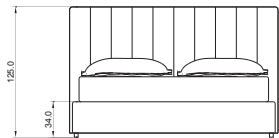

100% Italian craftsmanship. Removable upholstered bed frame. Fixed padded solid wood headboard with sewn embroidery. Orthopedic base with wooden slats.

made to measure: **measure / upholstery / embroidery / bedcontainer / mattresses**

.200

MATERASSO 200X200

.180

MATERASSO 200X180

.160

MATERASSO 200X160

CONTENITORE A
BED CONTAINER A

.190/160