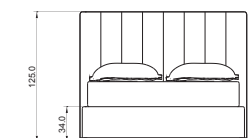

100% Italian craftsmanship. Removable upholstered bed frame. Fixed padded solid wood headboard with sewn embroidery. Orthopedic base with wooden slats.

made to measure: **measure / upholstery / embroidery / bedcontainer / mattresses**

.200

MATERASSO 200X200

.180

MATERASSO 200X180

.160

MATERASSO 200X160

CONTENITORE A
BED CONTAINER A

.190/160

MATERASSO 190X160

CONTENITORE B
BED CONTAINER B

.140

MATERASSO 200X140

GIROLETTO FISSO
FIX BEDFRAMEPANCA
BENCH