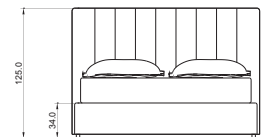

100% Italian craftsmanship. Removable upholstered bed frame. Fixed padded solid wood headboard with sewn embroidery. Orthopedic base with wooden slats.

made to measure: **measure / upholstery / embroidery / bedcontainer / mattresses**

.200

MATERASSO 200X200

.180

MATERASSO 200X180

.160

MATERASSO 200X160

CONTENITORE A
BED CONTAINER A

.190/160

MATERASSO 190X160

CONTENITORE B
BED CONTAINER B

.140

MATERASSO 200X140

GIROLETTO FISSO
FIX BEDFRAMEPANCA
BENCH