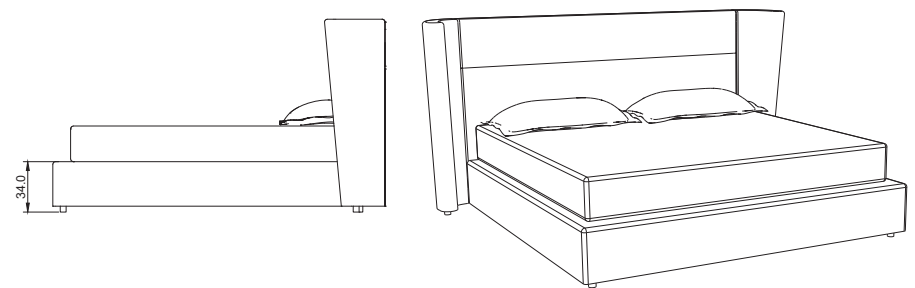

David®

Manifattura artigianale 100% italiana. Giroletto sfoderabile in legno imbottito. Testata classica in legno massello imbottita fissa con metodo tradizionale. Rete ortopedica con doghe in legno.
Personalizzazioni: **misure / rivestimenti / contenitori / materassi**

100% Italian craftsmanship. Removable upholstered bed frame. Classic solid wood upholstered headboard with traditional method. Orthopedic base with wooden slats.
made to measure: **measure / upholstery / bedcontainer / mattresses**

.200

.180

.160

.190/160

.140