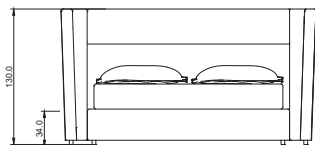

100% Italian craftsmanship. Removable upholstered bed frame. Classic solid wood upholstered headboard with traditional method. Orthopedic base with wooden slats.  
made to measure: **measure / upholstery / bedcontainer / mattresses**

.200

MATERASSO 200X200

.180

MATERASSO 200X180

.160

MATERASSO 200X160

.190/160

MATERASSO 190X160