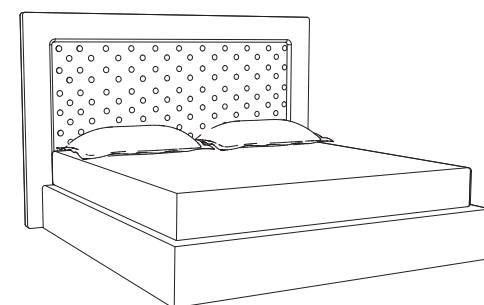

Personalizzazioni: **misure / rivestimenti / contenitori / materassi**

100% Italian craftsmanship. Removable upholstered bed frame. Fixed padded solid wood headboard with traditional capitonnè workmanship. Orthopedic base with wooden slats. made to measure: **measure / upholstery / bedcontainer / mattresses**

.200

MATERASSO 200X200

.180

MATERASSO 200X180

.160

MATERASSO 200X160

CONTENITORE A  
BED CONTAINER A

.190/160