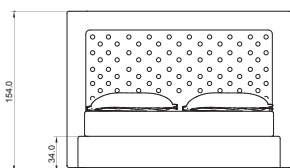

Personalizzazioni: **misure / rivestimenti / contenitori / materassi**

100% Italian craftsmanship. Removable upholstered bed frame. Fixed padded solid wood headboard with traditional capitonnè workmanship. Orthopedic base with wooden slats. made to measure: **measure / upholstery / bedcontainer / mattresses**

.200

MATERASSO 200X200

.180

MATERASSO 200X180

.160

MATERASSO 200X160

CONTENITORE A  
BED CONTAINER A

.190/160