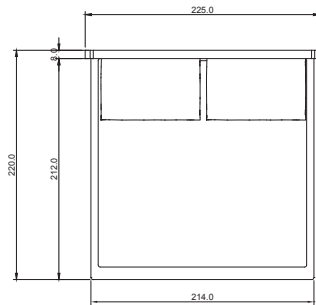

100% Italian craftsmanship. Removable upholstered bed frame. Fixed padded solid wood headboard. Orthopedic base with wooden slats.

made to measure: **measure /upholstery /bedcontainer/mattresses**

.200

MATERASSO 200X200

.180

MATERASSO 200X180

.160

MATERASSO 200X160

.190/160

MATERASSO 190X160

.140

MATERASSO 200X140