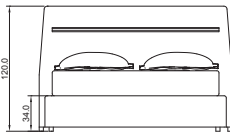

100% Italian craftsmanship. Removable upholstered bed frame. Fixed padded solid wood headboard. Orthopedic base with wooden slats.

made to measure: **measure /upholstery /bedcontainer/mattresses**

.200

MATERASSO 200X200

.180

MATERASSO 200X180

.160

MATERASSO 200X160

.190/160

MATERASSO 190X160

.140

MATERASSO 200X140