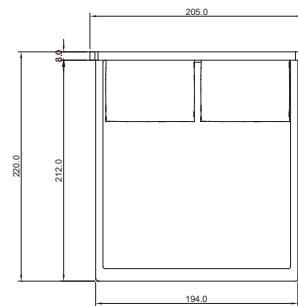

100% Italian craftsmanship. Removable upholstered bed frame. Fixed padded solid wood headboard. Orthopedic base with wooden slats.

made to measure: **measure /upholstery /bedcontainer/mattresses**

.200

MATERASSO 200X200

.180

MATERASSO 200X180

.160

MATERASSO 200X160

.190/160

MATERASSO 190X160

.140

MATERASSO 200X140