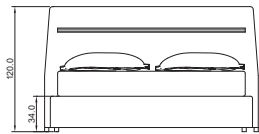

100% Italian craftsmanship. Removable upholstered bed frame. Fixed padded solid wood headboard. Orthopedic base with wooden slats.

made to measure: **measure /upholstery /bedcontainer/mattresses**

.200

MATERASSO 200X200

.180

MATERASSO 200X180

.160

MATERASSO 200X160

.190/160

MATERASSO 190X160

.140

MATERASSO 200X140