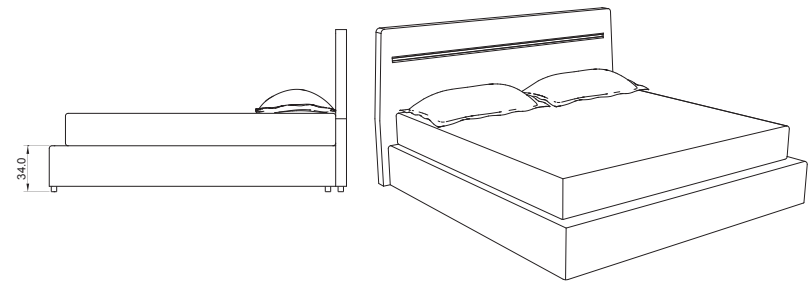

100% Italian craftsmanship. Removable upholstered bed frame. Fixed padded solid wood headboard. Orthopedic base with wooden slats.

made to measure: **measure /upholstery /bedcontainer/mattresses**

.200

MATERASSO 200X200

.180

MATERASSO 200X180

.160

MATERASSO 200X160

.190/160

MATERASSO 190X160

.140

MATERASSO 200X140