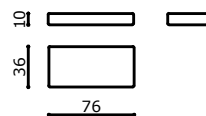

BRACCIOLI / ARMS